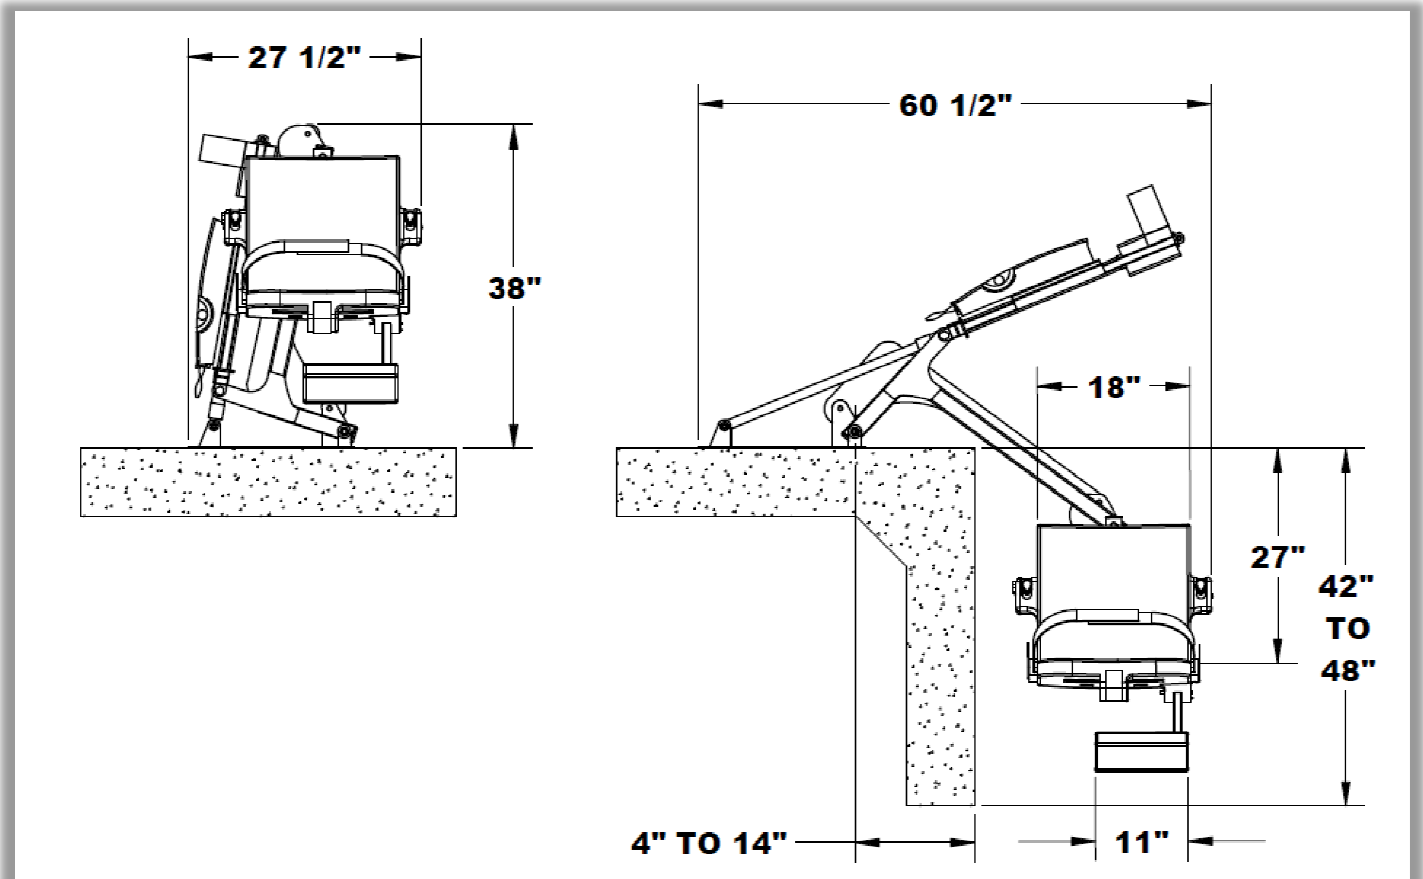

RANGER LIFT DIMENSIONS & SPECIFICATIONS

DIMENSIONS:

Height at deck level:	38" (97cm)
Width at deck level:	27-1/2" (69cm)
Total footprint on deck:	27-1/2" (69cm) wide x 46" (117cm) long
Set back range:	Maximum 14" (35cm) to center of front anchors
Lowering depth:	27" (69cm) to top of seat surface
Product weight:	120 Pounds (54kg)
Shipping weight:	200 Pounds (91kg)
Shipping Dimensions:	48" x 45" x 48" (122 x 114 x 122cm)
Shipping Method:	LTL Freight

SPECIFICATIONS:

Frame:	Stainless Steel (type 304)
Finish:	White UV Stabilized epoxy power coat
Actuator:	24v Electric Linear Actuator
Power:	Rechargeable 24v battery (120v Charger included with lift)
Controls:	Waterproof push button
Chair & Footrest:	UV Stabilized Polyethylene (LLDPE)
Weight capacity:	300 pounds (136kg)
Warranty:	2 year warranty